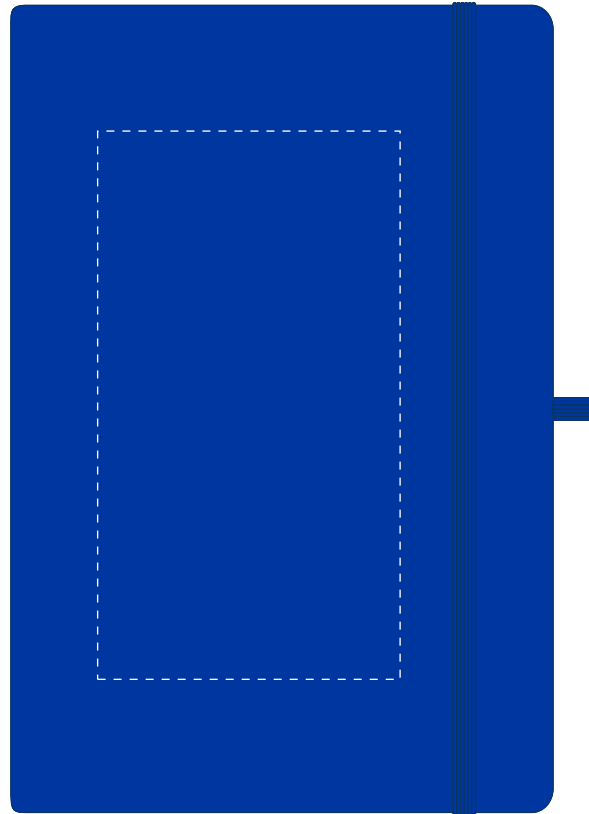

Your Ref:	Quantity:	Product Code: QS2345
Our Ref:	Version: 1	Product Colour: BLUE

PRINTING CONCERNS:**PRODUCT INFO: DUE TO THE NATURE OF THE PRODUCT THE PRINT POSITION MAY VARY BY 2 - 3 MM**

We stock this item in the following colours

**PANTONE REFERENCE(S)**

● Debossing / Foil Blocking

ARTWORK SCALE 50%

- CENTRED TO PRINT AREA
- CENTRED TO NOTEBOOK

Product Image for visualisation
- colours may vary

The dashed line is to demonstrate print area and will not appear on your printed item

To proceed, please approve visual via the online system.

ARTWORK SCALE 100%

Max print area: 145mm x 80mm